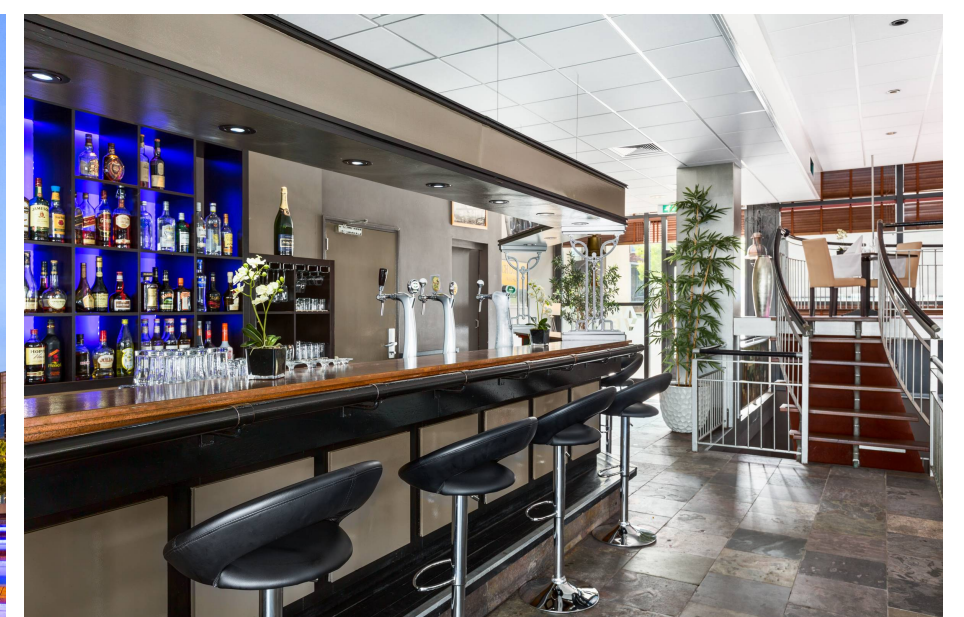

FOOD & DRINKS

- restaurant La Copa
- bar Venti
- buffet breakfast
- 'early birds' breakfast

HOTEL FACILITIES

- fitness
- dry cleaning service
- onsite parking (paid)
- free newspaper
- facilities for the disabled

MEETINGS & EVENTS

- 10 meeting rooms
- 4 board rooms
- capacity for up to 200 people
- suitable for all kinds of events, e.g. business, meetings, social events

FUNCTION ROOMS AND THEIR CAPACITIES

FUNCTION ROOM NAME	HEIGHT (m)	AREA (m ²)	 Cocktail	 Square	 Dinner	 Classroom	 Theatre	 U-shape	 Cabaret	Daylight
Violet 1*	2.90	52	45	18	16	16	45	14	24	<input checked="" type="checkbox"/>
Violet 2*	2.90	35	-	10	-	7	20	9	14	<input checked="" type="checkbox"/>
Violet 3*	2.90	52	32	14	-	11	32	10	24	<input checked="" type="checkbox"/>
Roses A*	2.90	45	-	14	-	9	24	11	13	<input checked="" type="checkbox"/>
Roses B*	2.90	27	-	8	-	8	20	6	-	<input checked="" type="checkbox"/>
Tulip*	2.90	181	130	45	80	56	130	38	75	<input checked="" type="checkbox"/>
Orchid*	2.90	52	50	20	24	18	50	16	20	<input checked="" type="checkbox"/>
Lily*	2.90	52	50	20	24	18	50	16	20	<input checked="" type="checkbox"/>
Iris*	2.90	52	50	20	24	18	50	16	20	<input checked="" type="checkbox"/>
Magnolia (boardroom)	2.40	26	-	10	-	-	-	-	-	<input checked="" type="checkbox"/>
Sunflower (boardroom)	2.40	26	-	10	-	-	-	-	-	<input checked="" type="checkbox"/>
Daisy (boardroom)	2.40	26	-	10	-	-	-	-	-	<input checked="" type="checkbox"/>
Hyacinth (boardroom)	2.40	26	-	10	-	-	-	-	-	<input checked="" type="checkbox"/>
Floriade	4.35	155	64	34	35	23	64	29	37	<input checked="" type="checkbox"/>
* different combinations and connections of rooms possible										<input type="checkbox"/>