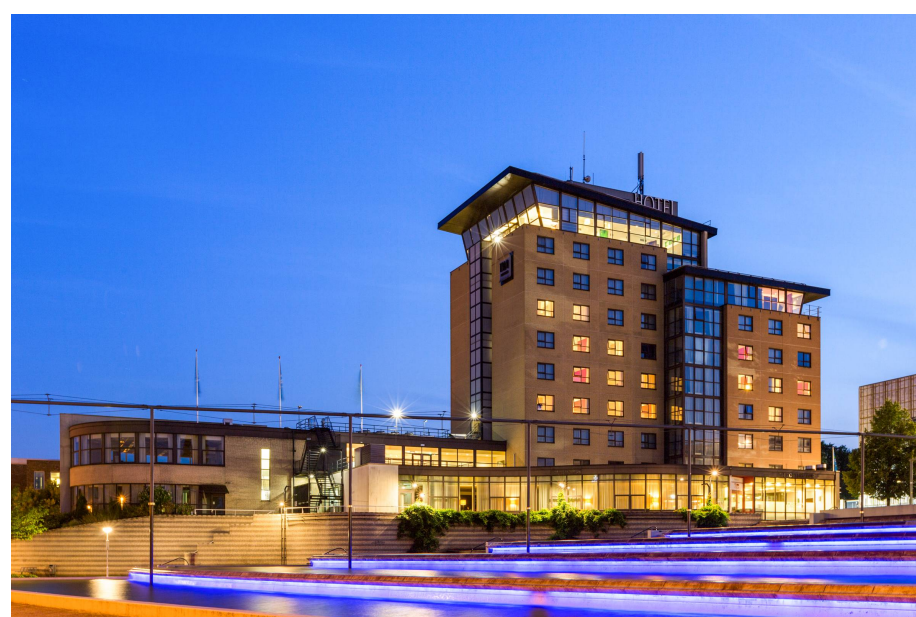

NH MEETINGS
inspire. create. enjoy.

NH ZOETERMEER

HOTEL LOCATION

NH Zoetermeer, located next to the A12 motorway, is an excellent place for meeting people. The railway station is located next to the hotel. The Hague, Schiphol Airport, Amsterdam, Utrecht and Rotterdam are all easy and fast to reach by train or car.

Centraal Station
0,5 km / 10 min
Amsterdam Schiphol Airport
47 km / 45 min
Rotterdam The Hague Airport
17 km / 35 min

Danny Kayelaan, 20
2719 EH Zoetermeer
The Netherlands
T. +31 (0)85 902 2340
nhmeetings.zoetermeer@nh-hotels.com
www.nh-hotels.com/hotel/nh-zoetermeer

104 ROOMS

- 89 standard rooms
- 15 superior rooms
- 1 room adapted for the disabled

ROOM FACILITIES

- free wireless internet access
- mini bar
- toiletry kit
- hairdryer
- wake up service
- room safety deposit box
- room service
- direct dial telephone

FOOD & DRINKS

- restaurant La Copa
- bar Venti
- buffet breakfast
- 'early birds' breakfast

HOTEL FACILITIES

- fitness
- dry cleaning service
- onsite parking (paid)
- free newspaper
- facilities for the disabled

MEETINGS & EVENTS

- 10 meeting rooms
- 4 board rooms
- capacity for up to 200 people
- suitable for all kinds of events, e.g. business, meetings, social events